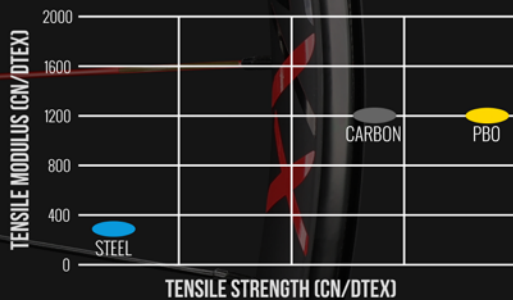

SPINERGY

MTB

CARBON WHEELS

**PARTS
EUROPE**

MAX^E

E-BIKE SPECIFIC MOTO INSPIRED PBO POWERED

- MADE FOR E-BIKE/ENDURO/FREERIDE
- 30MM INTERNAL CARBON RIM WIDTH TO ACCOMMODATE WIDER TIRE COMPATIBILITY
- 24 PBO MOTO SPOKES - 33% THICKER THAN OUR STANDARD SPOKES
 - BOOST AND 157 REAR OPTIONS
 - 1995G/SET (29ER) 1895G/SET (27.5)
 - NEW 44 SERIES MOTO HUBS - 35% LARGER:
- BETTER ENGAGEMENT, "PLUG AND PLAY" AXLES AND CASSETTE BODIES. 20MM, 15MM, 12MM, SHIMANO HG, MICROSPLINE, SRAM XD/XDR

PBO FIBER

poly(p-phenylene-2,6-benzobisoxazole)
STRONGEST SYNTHETIC FIBER ON THE MARKET

3X STRONGER THAN STEEL
1/2 THE WEIGHT

EACH SPOKE HAS **30,000** INDIVIDUAL PBO FIBERS!

WHAT DOES IT MEAN?

- DAMPENS VIBRATIONS
- LESS RIDER FATIGUE
- MORE CONTROL
- SUPER RESPONSIVE
- NO MORE BROKEN SPOKES!

PBO POWER

WHAT IS FOAM CORE?

WHAT DOES IT MEAN TO YOU?

- SUPERIOR RESISTANCE TO HARSH IMPACTS
- RIDE WITH LESS FATIGUE AND MORE CONTROL
- WHEELS WON'T PICK UP DIRT, WATER OR MUD
- QUIETER RIDE, FOCUS ON THE SOUNDS THAT MATTER