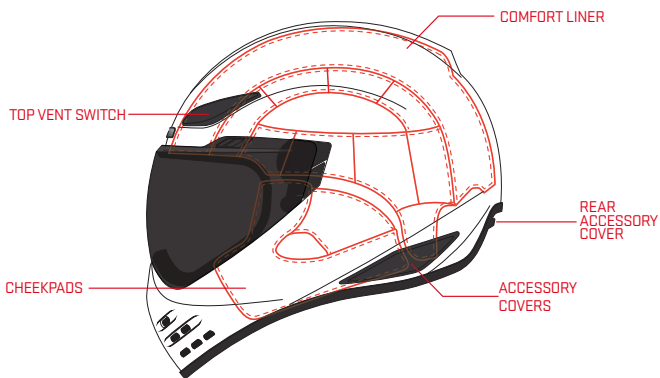

DOMAIN™

OTT SPOILER

CHIN CURTAIN

PART #	COLOR
0136-0026	BLACK

DOMAIN™ OTT REAR SPOILER

PART #	COLOR
0133-1410	RUBATONE BLACK
0133-1411	SILVER
0133-1412	GOLD

DOMAIN™ ACCESSORY COVERS

PART #	COLOR
0133-1400	RUBATONE
0133-1466	GOLD
0133-1467	SILVER

DOMAIN™ REAR ACCESSORY COVER

PART #	COLOR
0133-1399	NECKROLL COVER BLACK

DOMAIN™ METALLIC BADGE

PART #	COLOR
0133-1403	SILVER
0133-1404	GOLD

DOMAIN™ SHIELD PIVOT KIT

PART #	COLOR
0133-1398	SHIELD PIVOT BLACK

DOMAIN™ CHIN CURTAIN

PART #	COLOR
0134-3154	CHIN CURTAIN BLACK

DOMAIN™ FOREHEAD VENT SWITCH

PART #	COLOR
0133-1401	FOREHEAD SWITCH R-BK
0133-1468	FOREHEAD SWITCH GLD
0133-1469	FOREHEAD SWITCH SLV

DOMAIN™ COMFORT LINER SET

*INCLUDES COMFORT LINER AND CHEEKPADS

PART #	COLOR	SIZE
0134-3140	HYDRADRY™ GREY	XS
0134-3141	HYDRADRY™ GREY	S
0134-3142	HYDRADRY™ GREY	M
0134-3143	HYDRADRY™ GREY	L
0134-3144	HYDRADRY™ GREY	XL
0134-3145	HYDRADRY™ GREY	2XL
0134-3146	HYDRADRY™ GREY	3XL
0134-3147	HYDRADRY™ RED	XS
0134-3148	HYDRADRY™ RED	S
0134-3149	HYDRADRY™ RED	M
0134-3150	HYDRADRY™ RED	L
0134-3151	HYDRADRY™ RED	XL
0134-3152	HYDRADRY™ RED	2XL
0134-3153	HYDRADRY™ RED	3XL

DOMAIN™ COMFORT PLUS CHEEKPADS

PART #	COLOR	SIZE
0134-3583	HYDRADRY™ RED	XS
0134-3584	HYDRADRY™ RED	S
0134-3585	HYDRADRY™ RED	M
0134-3586	HYDRADRY™ RED	L
0134-3587	HYDRADRY™ GREY	XS
0134-3588	HYDRADRY™ GREY	S
0134-3589	HYDRADRY™ GREY	M
0134-3590	HYDRADRY™ GREY	L