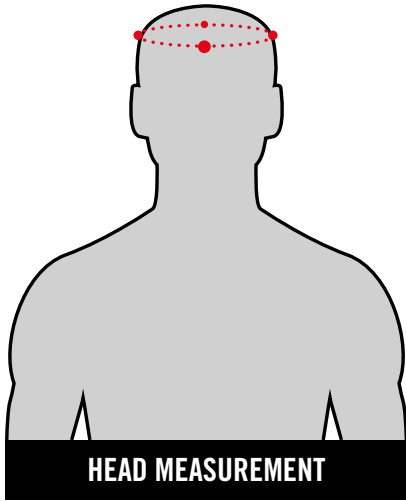

HELMET FITMENT

CHOOSING THE CORRECT HELMET SIZE

Helmet fit is critical to helmet protective performance. The correct helmet size can only be checked and confirmed by physically fitting the helmet to the user. Always try the helmet on in a store, before purchasing it, to be sure you are purchasing the correct sized helmet for you.

HEAD MEASUREMENT INSTRUCTIONS

Wrap a flexible tape measure around your head approximately one inch above the eyebrows and ears. Use this measurement (in either inches or centimeters) to find your helmet size.

HELMET SIZING INFORMATION

To achieve proper helmet fitment, begin by finding your head circumference size using the method described. Remember that the helmet size you choose should fit around the crown of your head comfortably with no pressure points. The cheekpads should fit firmly around your face. Once your chin strap is fastened, grab the chin bar of the helmet and move it side to side. Your cheeks should move with the helmet, which should not slide across your face. Different thickness cheekpads can be purchased to obtain the best fit. Ask your dealer or visit www.rideicon.com for more information.

When sizing your helmet please refer to the size charts that are unique to each helmet shell:

- **DOMAIN:** SEE PAGE 4
- **AIRFRAME PRO:** SEE PAGE 14
- **AIRFLITE:** SEE PAGE 18
- **AIRFORM:** SEE PAGE 32