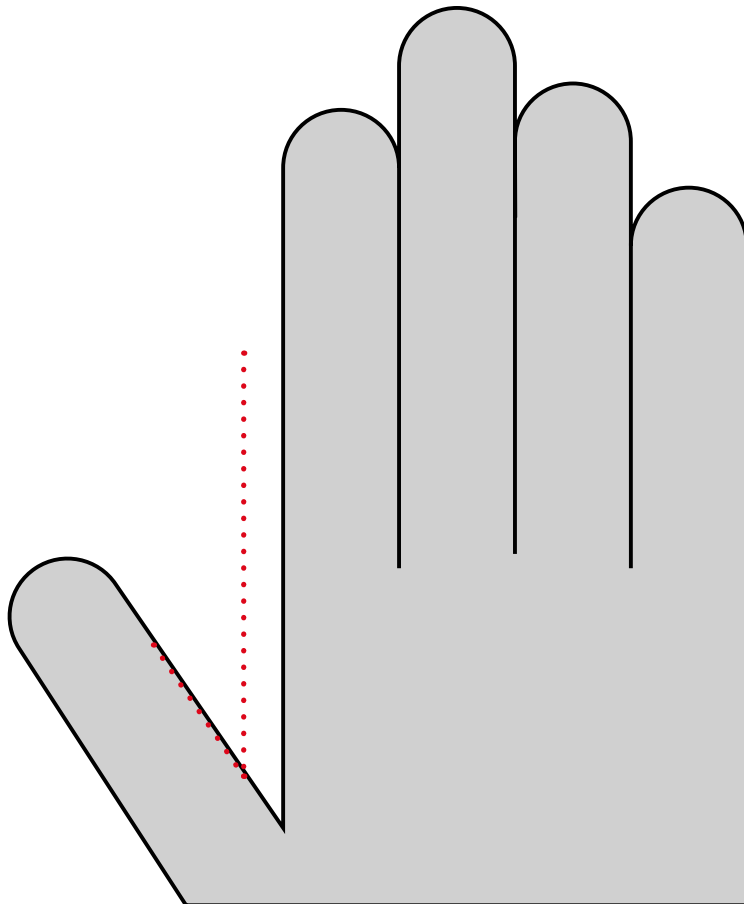

GLOVE FITMENT

HOW TO DETERMINE YOUR GLOVE SIZE

ICON glove size is determined by measuring the width of your palm at its widest point - a little below the knuckles. To get this measurement, place your hand on the page as shown with the crook of your thumb positioned at the "V" intersection of the two dotted lines and on top of the Men's and Women's measuring bars.

THIS CHART SERVES ONLY AS A GUIDE. TO ENSURE THE PROPER FIT ALWAYS TRY ON THE ACTUAL PRODUCT.

MEN'S	S	M	L	XL	2XL	3XL	4XL
EUROPE	8	9	10	11	12	13	14

WOMEN'S	S	M	L	XL	2XL	3XL	4XL
EUROPE	6.5	7	7.5	8	8.5	N/A	N/A

WARNING IMPROPERLY FITTING PRODUCTS COULD CONTRIBUTE TO SERIOUS INJURY OR DEATH