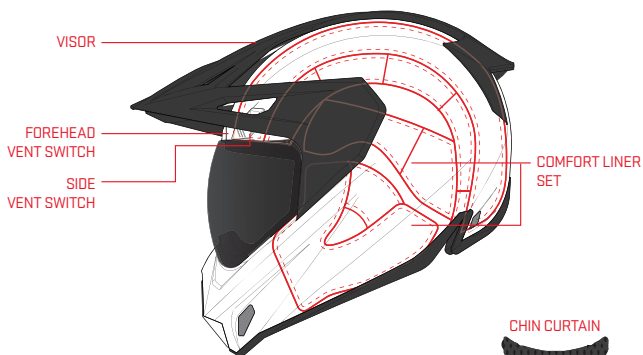

VARIANT PRO™

HELMET SERVICE PAD

PART #	COLOR
0136-0026	BLACK

VARIANT PRO™ COMFORT LINER SETS

PART #	COLOR	SIZE
0134-2645	HYDRADRY™	XS TIGHT
0134-2646	HYDRADRY™	XS STANDARD
0134-2646	HYDRADRY™	S TIGHT
0134-2648	HYDRADRY™	S LOOSE
0134-2649	HYDRADRY™	M TIGHT
0134-2650	HYDRADRY™	M STANDARD
0134-2651	HYDRADRY™	M LOOSE
0134-2650	HYDRADRY™	L TIGHT
0134-2651	HYDRADRY™	L STANDARD
0134-2652	HYDRADRY™	L LOOSE
0134-2653	HYDRADRY™	XL TIGHT
0134-2654	HYDRADRY™	XL STANDARD
0134-2655	HYDRADRY™	XL LOOSE
0134-2654	HYDRADRY™	2X TIGHT
0134-2655	HYDRADRY™	2X STANDARD
0134-2656	HYDRADRY™	2X LOOSE
0134-2655	HYDRADRY™	3X TIGHT
0134-2656	HYDRADRY™	3X STANDARD

VARIANT PRO™ VISOR

PART #	COLOR
0132-1343	RUBATONE BLACK

VARIANT PRO™ FOREHEAD VENT SWITCH

PART #	COLOR
0133-1226	RUBATONE BLACK

VARIANT PRO™ SIDE VENT SWITCH

PART #	COLOR
0133-1225	RUBATONE BLACK

VARIANT PRO™ CHIN CURTAIN

PART #	COLOR
0134-2630	GREY

VARIANT PRO™ SHIELD PIVOT KIT

PART #	COLOR
0133-1227	BLACK