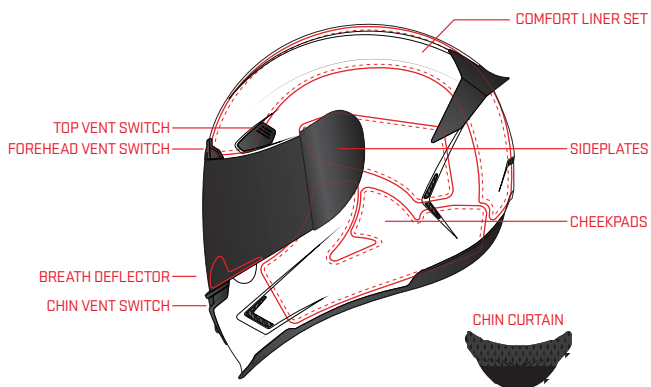

AIRFRAME PRO™

AIRFRAME PRO™ COMFORT LINER SETS *INCLUDES CHEEKPADS, TOP & SIDE LINERS

PART #	COLOR	SIZE
0134-1839	HYDRADRY™	XXS TIGHTER

AIRFRAME PRO™ SHIELD PIVOT KIT

PART #	COLOR
0133-0671	BLACK
0133-0670	WHITE