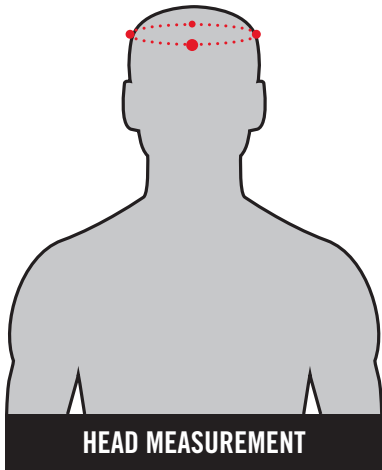

HELMET FITMENT

CHOOSING THE CORRECT HELMET SIZE

Helmet fit is critical to helmet protective performance. The correct helmet size can only be checked and confirmed by physically fitting the helmet to the user. Always try the helmet on in a store, before purchasing it, to be sure you are purchasing the correct sized helmet for you.

HEAD MEASUREMENT INSTRUCTIONS

Wrap a flexible tape measure around your head approximately one inch above the eyebrows and ears. Use this measurement (in either inches or centimeters) to find your helmet size.

HELMET SIZING INFORMATION

To achieve proper helmet fitment, begin by finding your head circumference size using the method described. Remember that the helmet size you choose should fit around the crown of your head comfortably with no pressure points. The cheekpads should fit firmly around your face. Once your chin strap is fastened, grab the chin bar of the helmet and move it side to side. Your cheeks should move with the helmet, which should not slide across your face. Different thickness cheekpads can be purchased to obtain the best fit. Ask your dealer or visit www.rideicon.com for more information.

When sizing your helmet please refer to the size charts that are unique to each helmet shell:

DOMAIN: SEE PAGE 4

AIRFRAME PRO: SEE PAGE 8

AIRFLITE: SEE PAGE 14

AIRFORM: SEE PAGE 26