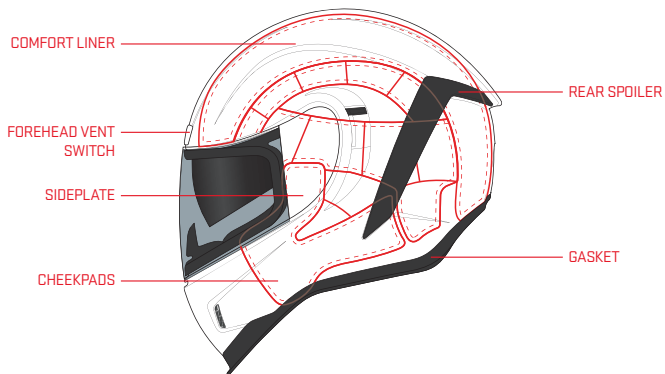

AIRFORM™

SPEEDFIN

CHIN VENT

CHIN CURTAIN