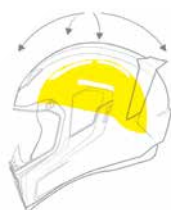

WHAT IS MIPS?

When a helmet with MIPS Brain Protection System is subjected to an angled impact, the low friction layer allows the helmet to slide relative to the head.*

*SEE MIPSPROTECTION.COM

Roses are red, this skull is pale blue, beware of the sword that pierces it through. Equipped with a Dark Smoke Fliteshield™ and slathered from tip to tail in our exclusive matte rubatone finish, the Airflite Omnicrux is gothic incarnate. If the exterior wasn't dark enough, the Omnicrux features an internal Dark Smoke Dropshield™ to double down on your eternal night. In addition, the removable Hydradry liner wicks excess sweat away from your fevered brow, while the dual safety standards ensure almost global compatibility.

SIZE	XS	S	M	L	XL	2XL	3XL
INCHES	20^{7/8}-21^{1/4}	21^{5/8}-22	22^{3/8}-22^{3/4}	23^{1/8}-23^{1/2}	24-23^{3/8}	24^{3/4}-25^{1/8}	25^{1/2}-26
CENTIMETERS	53-54	55-56	57-58	59-60	61-62	63-64	65-66
BLACK	# 0101	-14993	-14994	-14995	-14996	-14997	-14998