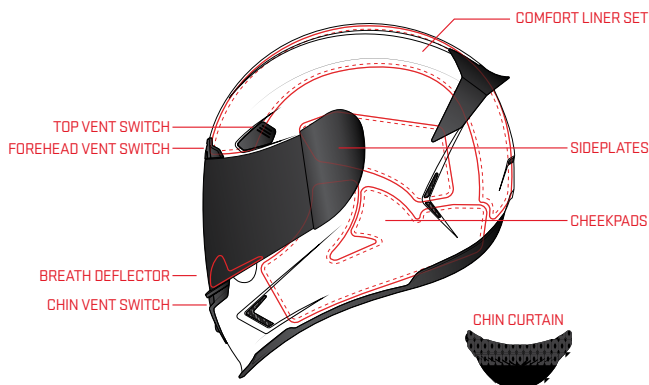

PART #	COLOR
0133-1399	NECKROLL COVER BLACK

DOMAIN™ METALLIC BADGE

PART #	COLOR
0133-1403	SILVER
0133-1404	GOLD

AIRFRAME PRO™

HELMET SERVICE PAD

PART #	COLOR
0136-0026	BLACK

AIRFRAME PRO™ COMFORT LINER SETS *INCLUDES CHEEKPADS, TOP & SIDE LINERS