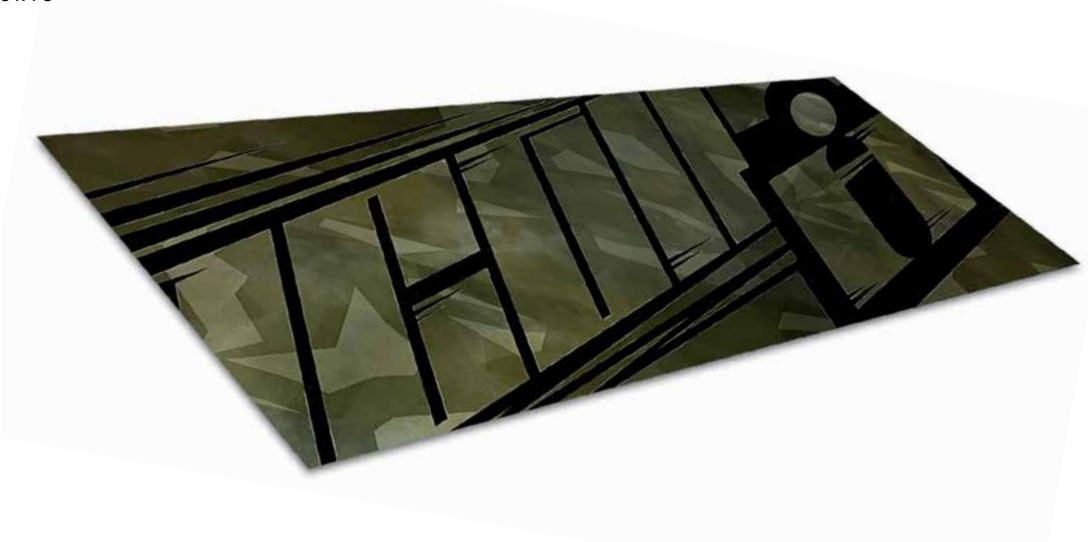

ICON BATTLESCAR™ MAT

ICON MOTOSPORTS

FEATURES

- Can absorb up to 6 liters of fluid like radiator coolant or oil
- Absorb mud and water at entrance to your store
- Lightweight and can easily be washed and reused

SIZE 31.5" x 78.75" - 80cm x 200cm

BATTLESCAR # 9905 -0141