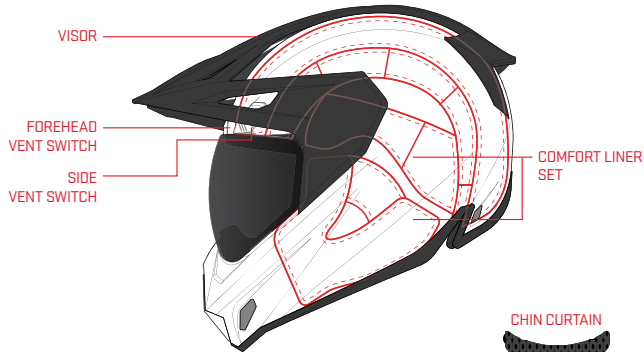

VARIANT PRO™

PART #	COLOR
0136-0026	BLACK

VARIANT PRO™ COMFORT LINER SETS

PART #	COLOR	SIZE
0134-2645	HYDRADRY™	XS TIGHT
0134-2646	HYDRADRY™	XS STANDARD
0134-2647	HYDRADRY™	XS LOOSE
0134-2646	HYDRADRY™	S TIGHT
0134-2647	HYDRADRY™	S STANDARD
0134-2648	HYDRADRY™	S LOOSE
0134-2649	HYDRADRY™	M TIGHT
0134-2650	HYDRADRY™	M STANDARD
0134-2651	HYDRADRY™	M LOOSE
0134-2650	HYDRADRY™	L TIGHT
0134-2651	HYDRADRY™	L STANDARD
0134-2652	HYDRADRY™	L LOOSE
0134-2653	HYDRADRY™	XL TIGHT
0134-2654	HYDRADRY™	XL STANDARD
0134-2655	HYDRADRY™	XL LOOSE
0134-2654	HYDRADRY™	2X TIGHT
0134-2655	HYDRADRY™	2X STANDARD
0134-2656	HYDRADRY™	2X LOOSE
0134-2655	HYDRADRY™	3X TIGHT
0134-2656	HYDRADRY™	3X STANDARD

VARIANT PRO™ FOREHEAD VENT SWITCH

PART #	COLOR
0133-1226	RUBATONE BLACK

VARIANT PRO™ SIDE VENT SWITCH

PART #	COLOR
0133-1225	RUBATONE BLACK

VARIANT PRO™ CHIN CURTAIN

PART #	COLOR
0134-2630	GREY

VARIANT PRO™ SHIELD PIVOT KIT

PART #	COLOR
0133-1227	BLACK

VARIANT PRO™ VISOR

PART #	COLOR
0132-1343	RUBATONE BLACK
0132-1411	HELLO SUNSHINE BLUE