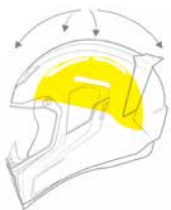

WHAT IS MIPS?

When a helmet with MIPS Brain Protection System is subjected to an angled impact, the low friction layer allows the helmet to slide relative to the head.*

*SEE MIPSPROTECTION.COM

Introducing the Airform Brozak! Now with new and improved side effects that may include; an overwhelming sense of joy when twisting the throttle, urges to go fast and thoughts of shredding the streets. Internally, the Airform Brozak features the latest rotational-reduction system from MIPS, for added peace of mind should your ride go rubber side up. Removeable Hydradry™ interior liner, internal Dropshield™, and both Clear and Dark Smoke fog-free shields round out its comprehensive suite of rider-centric comforts.

SIZE	XS	S	M	L	XL	2XL	3XL
INCHES	20^{7/8}-21^{1/4}	21^{5/8}-22	22^{1/2}-22^{7/8}	22^{7/8}-23^{1/4}	23^{5/8}-24	24^{3/8}-24^{3/4}	25^{1/4}-25^{5/8}
CENTIMETERS	53-54	55-56	57-58	58-59	60-61	62-63	64-65
BLUE	# 0101 -14930	-14931	-14932	-14933	-14934	-14935	-14936
RED	# 0101 -14937	-14938	-14939	-14940	-14941	-14942	-14943