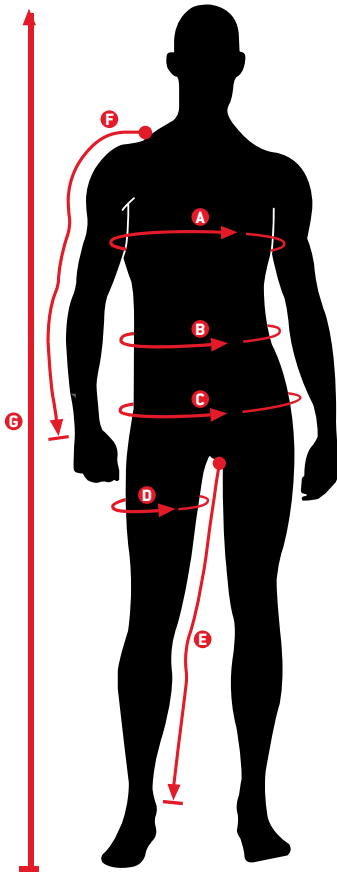

MEN'S TRACK SUIT FITMENT

A CHEST MEASUREMENT INSTRUCTIONS

While standing with your arms relaxed at your side, wrap a flexible tape measure around your chest at its largest point. The tape measure should go through your armpit and stay parallel with the floor while taking the measurement.

B WAIST MEASUREMENT INSTRUCTIONS

While standing in a relaxed position, measure around your natural waistline, while keeping the tape measure parallel to the floor.

C HIP MEASUREMENT INSTRUCTIONS

While standing in a relaxed position, measure around your fullest part of your hips, while keeping the tape measure parallel to the floor.

D THIGH MEASUREMENT INSTRUCTIONS

While standing in a relaxed position, measure around your thigh just below the crotch, while keeping the tape measure parallel to the floor.

E INSEAM MEASUREMENT INSTRUCTIONS

While standing in a relaxed position, measure the total length of the inside of your leg, from crotch to ankle.

F SLEEVE MEASUREMENT INSTRUCTIONS

While standing with your arms relaxed at your side, place one end of a flexible tape measure at the peak of your shoulder. Measure down the arm, over the point of your elbow, and finish at the wrist bone.

G HEIGHT MEASUREMENT INSTRUCTIONS

While standing with your back against a wall, ask someone to measure from the floor to the top of your head, keeping the tape measure vertical.

PRODUCT SIZE CONVERSION GUIDE

EURO SIZE	INTL SIZE	U.S. SIZE	U.S. PANT SIZE	A	B	C	D	E	F	G
				CHEST (CM)	WAIST (CM)	HIP (CM)	THIGH (CM)	INSEAM (CM)	SLEEVE (CM)	HEIGHT (CM)
46	XS	36	30	90-94	76-80	91-95	53-55	76-78	54-56	167-171
48	S-M	38	32	94-98	80-84	95-99	55-57	78-80	56-58	171-175
50	M-L	40	34	98-102	84-88	99-103	57-59	80-82	58-60	175-179
52	L	42	36	102-106	88-92	103-107	59-61	82-84	60-62	179-183
54	XL	44	38	106-110	92-96	107-111	61-63	84-86	62-64	183-187
56	XL-2XL	46	40	110-114	96-100	111-115	63-65	86-88	64-66	187-191
58	2XL	48	42	114-118	100-104	115-119	65-67	88-90	66-68	191-195
60	3XL	50	44	118-122	104-108	119-123	67-69	88-90	66-68	191-195
EURO SIZE	INTL SIZE	U.S. SIZE	U.S. PANT SIZE	CHEST (IN)	WAIST (IN)	HIP (IN)	THIGH (IN)	INSEAM (IN)	SLEEVE (IN)	HEIGHT (IN)
46	XS	36	30	35³/₈-37	29⁷/₈-31¹/₂	35⁷/₈-37³/₈	21¹/₄-21⁵/₈	30³/₈-30³/₄	21⁵/₈-22	5'6"-5'7"
48	S-M	38	32	37-38⁵/₈	31¹/₂-33¹/₈	37³/₈-39	22-22¹/₂	31¹/₈-31¹/₂	22¹/₂-22⁷/₈	5'7"-5'8"
50	M-L	40	34	38⁵/₈-40¹/₈	33¹/₈-34⁵/₈	39-40¹/₂	22⁷/₈-23¹/₄	31⁷/₈-32¹/₄	23¹/₄-23⁵/₈	5'9"-5'10"
52	L	42	36	40¹/₈-41³/₄	34⁵/₈-36¹/₄	40¹/₂-42¹/₈	23⁵/₈-24	32⁵/₈-33¹/₈	24-24³/₈	5'11"-6'
54	XL	44	38	41³/₄-43¹/₄	36¹/₄-37³/₄	42¹/₈-43³/₄	24³/₈-24³/₄	33¹/₂-33⁷/₈	24³/₄-25¹/₄	6'-6'2"
56	XL-2XL	46	40	43¹/₄-44⁷/₈	37³/₄-39¹/₄	43³/₄-45¹/₄	25¹/₄-25⁵/₈	34¹/₄-34⁵/₈	25⁵/₈-26	6'2"-6'3"
58	2XL	48	42	44⁷/₈-46¹/₂	39¹/₄-41	45¹/₄-46⁷/₈	26-26³/₈	35-35³/₈	26³/₈-26³/₄	6'3"-6'5"
60	3XL	50	44	46¹/₂-48	41-42¹/₂	46⁷/₈-48³/₈	26³/₄-27¹/₈	35-35³/₈	26³/₈-26³/₄	6'3"-6'5"