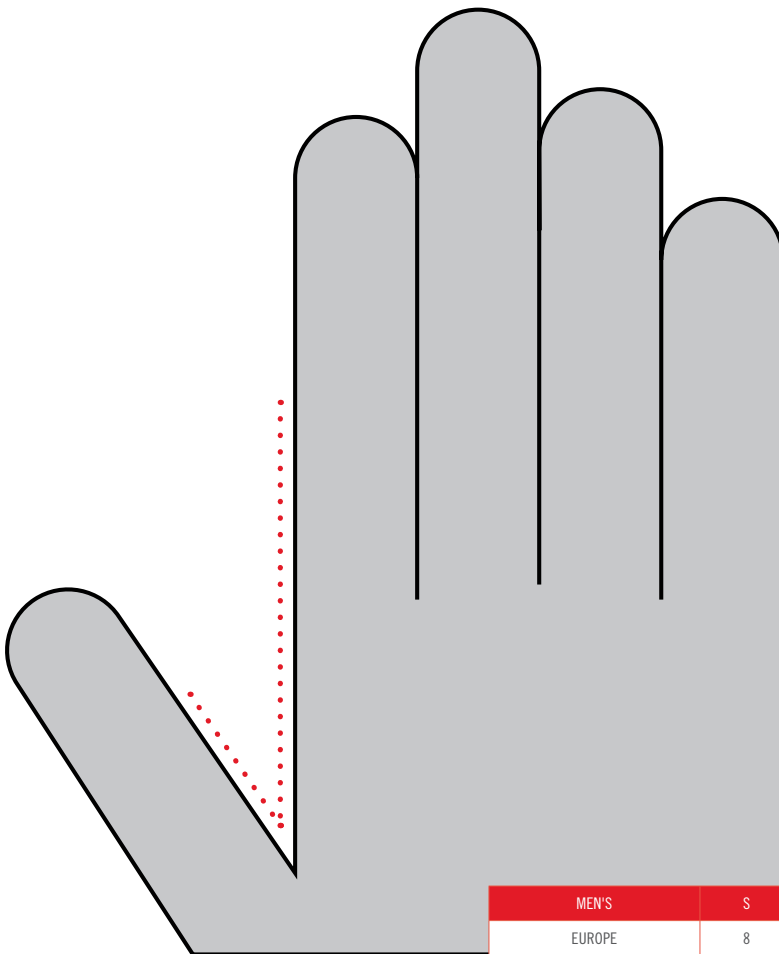

When sizing your helmet please refer to the size charts that are unique to each helmet shell:

DOMAIN: SEE PAGE 2

AIRFRAME PRO: SEE PAGE 12

AIRFLITE: SEE PAGE 14

AIRFORM: SEE PAGE 28

GLOVE FITMENT

HOW TO DETERMINE YOUR GLOVE SIZE