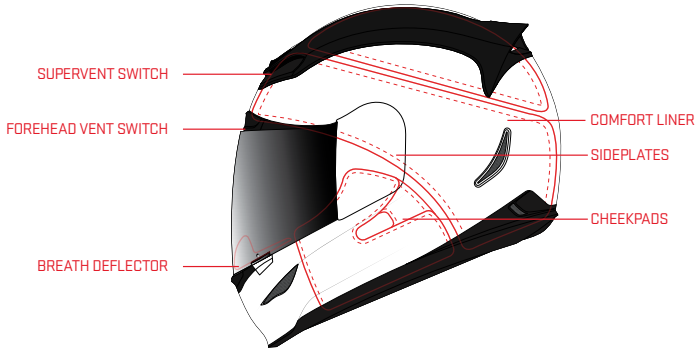

AIRMADA™

AIRMADA™ PIVOT KIT

PART #	COLOR
0133-0671	BLACK
0133-0670	WHITE

AIRMADA™ CHEEKPADS

*INCLUDES LEFT AND RIGHT CHEEKPADS ONLY

PART #	COLOR	SIZE
0134-1395	HYDRADRY™	30MM = 2XS
0134-1396	HYDRADRY™	25MM = XS
0134-1397	HYDRADRY™	20MM = S
0134-1398	HYDRADRY™	25MM = M-XL
0134-1401	HYDRADRY™	20MM = 2XL
0134-1402	HYDRADRY™	15MM = 3XL

AIRMADA™ SIDEPLATES

PART #	COLOR
0133-0672	BLACK
0133-0676	WHITE

PART #	COLOR
0136-0026	BLACK