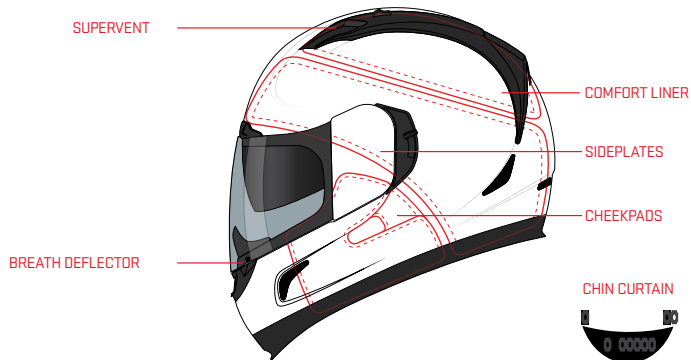

ALLIANCE™ / ALLIANCE GT™

ALLIANCE™ & ALLIANCE GT™

PROSHIELD™ PIVOT KIT

PART #	COLOR
0133-0311	WHITE
0133-0310	BLACK

ALLIANCE™ & ALLIANCE GT™ CHIN CURTAIN

PART #	COLOR
0134-1618	BLACK

ALLIANCE™ & ALLIANCE GT™ SIDEPLATES

PART #	COLOR
0133-0341	WHITE