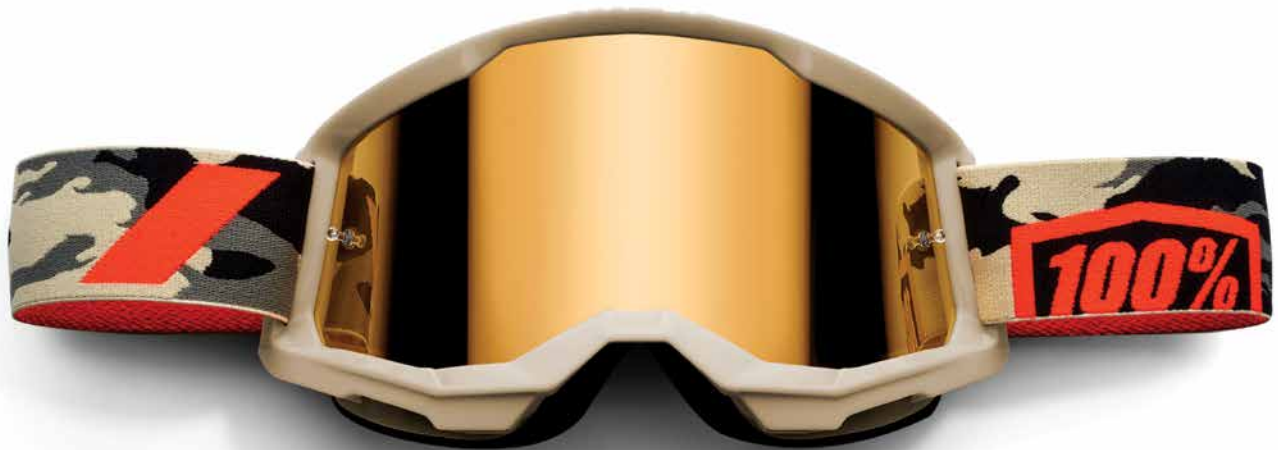

Features

- 17.5% larger vertical field of view than Gen 1 for unmatched vision
- Improved nose fitment derived from the revolutionary Armega for optimal comfort
- Supports triple post tear-off's for secure fitment
- Plush double-layer face foam manages sweat
- 40mm wide silicone coated strap keeps goggles in place