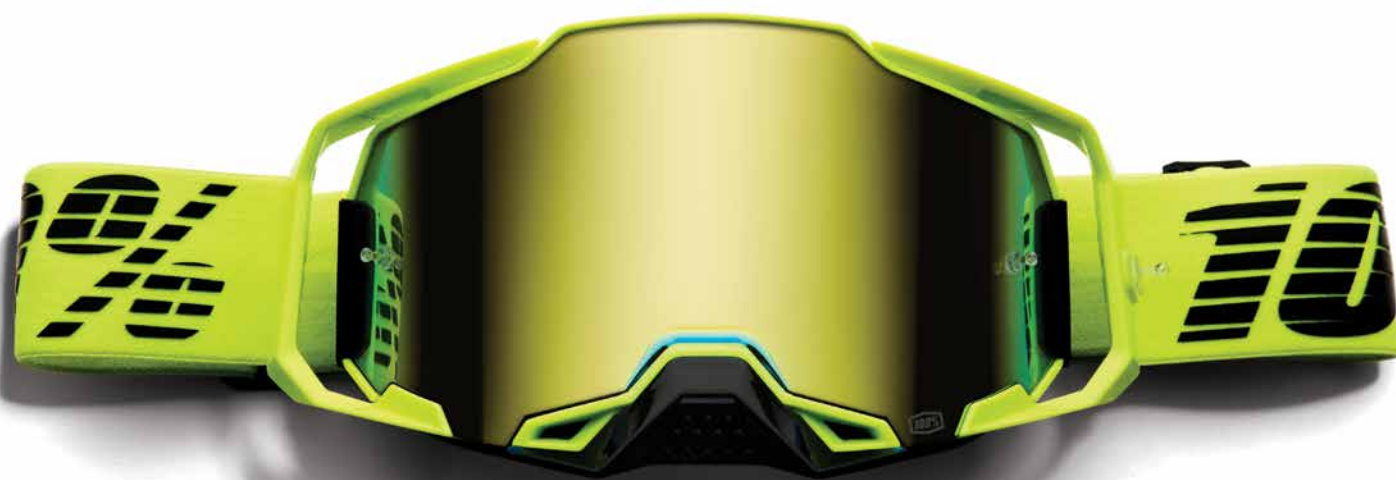

Youth Goggles

Specialty Goggles

Barstow

Snowmobile

Armega

The ARMEGA offers unparalleled dominance for the modern racer: bringing ULTRA HD lens clarity to motocross.

Features

- Category defining ULTRA HD lens provides unmatched optical clarity
- Quick-release system offers simple lens changing capability
- 6-point locking tabs integrate with quick-change system maximizing lens retention
- Injection-molded 2mm impact-rated, shatter-resistant lens
- Bonded, dual-injection frame construction maximizes strength and durability
- Force air intake ports increase circulation and maximize humidity evacuation
- Contouring compression seal technology to keep goggles in place
- Next generation sweat collection management and drainage system
- Perforated triple-layer face foam manages sweat and increases ventilation
- Ultra-wide 48mm strap with thick silicon bead for maximum grip
- Removable nose guard for extra deflection against roost and debris

Armega HiPER

It's simple. Humans see three primary colors – Red, Green and Blue.

Human vision begins to distort where these three colors overlap.

100% HiPER Lenses proprietarily filter out these crossovers, resulting in greater contrast and even more vibrant colors.