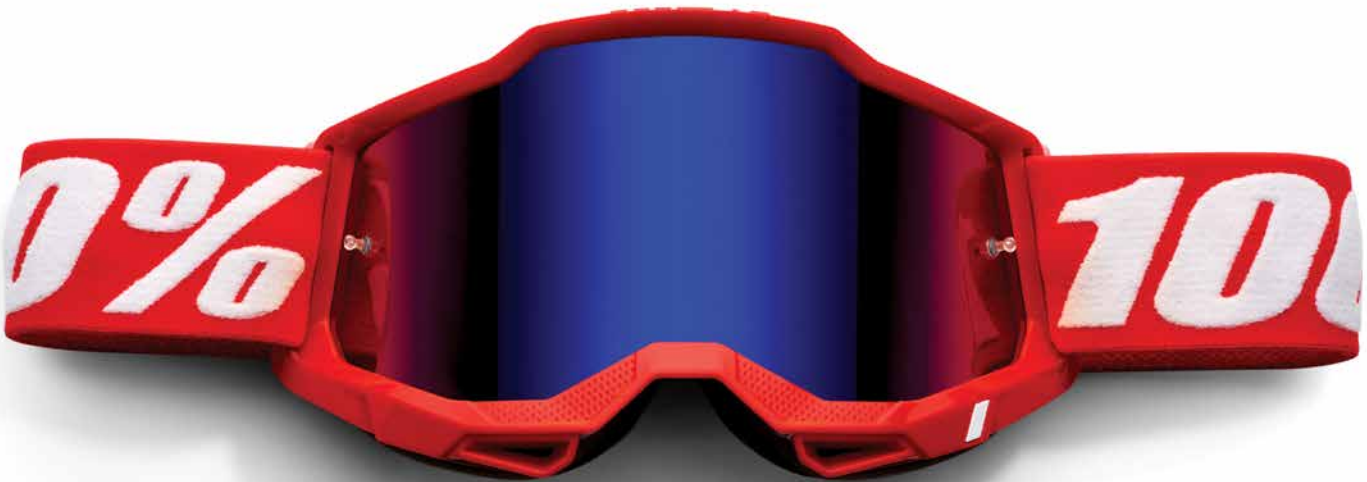

Features

- 17.5% larger vertical field of view than Gen 1 for unmatched vision
- Improved nose fitment derived from the revolutionary Armega for optimal comfort
- Supports triple post tear-off's for secure fitment
- Plush triple-layer face foam soaks up sweat
- 45mm wide silicone coated strap for maximum grip
- 9-point lens retention system secures lens in frame
- Anti-fog coated polycarbonate lens for clear vision
- Slash logo embellishment adds detail
- Easily upgrades to our pre-curved injected shield lens
- Racecraft 2/Accuri 2/Strata 2 utilize same lens and tear-off's